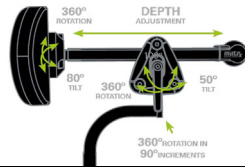

Complete headrest

1634173		MatrX Loxx soft headrest pad kit	£269.00
Headrest Adaptor			
1632756		E2 Headrest adaptor - When required with back heights 12" - 13" - must be selected as an option	#N/A
TOTAL PRICE:			

Special Instructions - Please supply the following information: